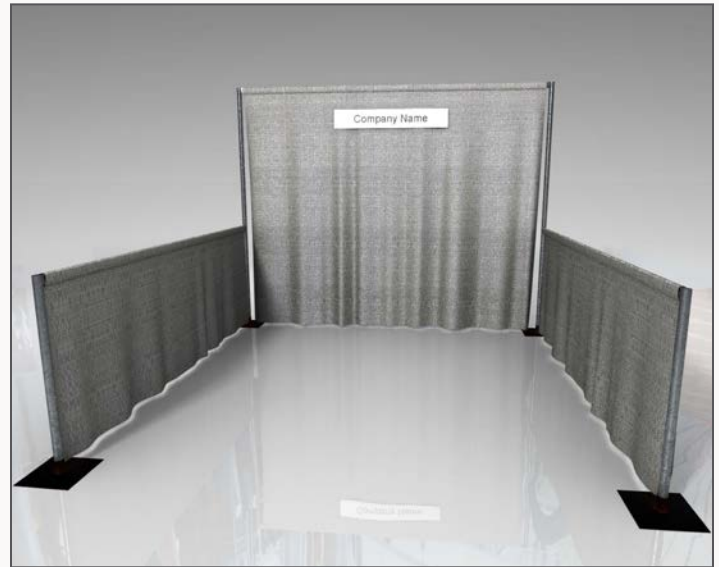

Show Information

Location

Moscone Center - West Building
 800 Howard Street
 San Francisco, CA 94103

Exhibit Hall

West Hall - Level 1 and 2

Booth Package

Each 10' x 10' Exhibitor Booth includes:

- 8' High Back Wall Drape
- 3' High Side Rail
- (1) Booth ID Sign (44"w x 7"h)

Show Colors

- Drapes – Gray
- Side Rails/Table – Gray
- Aisle Carpet – Black (Level 1)
- Facility Hall Carpet – Multi-color (Level 2)

Level 1 will have black aisle carpet and level 2 is facility carpet .
 Carpeting may be ordered in this kit or at order.t3expo.com.